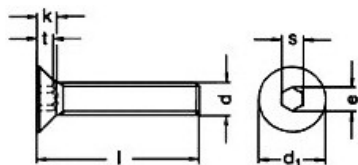

PRODUCT SHEET

Description:

Insex Screw, M4x14mm, Stainless Steel A2, DIN 7991, W/Hex

Item number:

12.04.276-0

Units	Box	Carton	HS Code	Barcode
Pcs.	1	1000	7318155290	
				5704866445542

d	M 4
l	14
b	14
d1 max.	8
e	2,87
k max.	2,3
s	2,5
t	1,8

SISO A/S

Mileparken 11
DK-2740 Skovlunde
Denmark
VAT: DK 24786013

Phone +45 45 830 900

www.siso.dk
siso@siso.dk

Danske Bank
Nytorv Branch
Copenhagen
SWIFT: DABADKKK

Account no.
4180 3112 112936
IBAN Account
DK7230003112112936